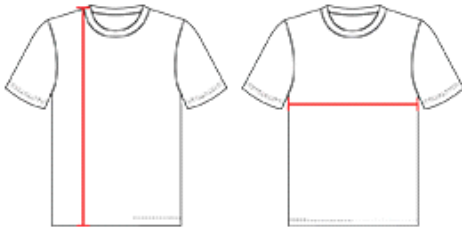

#VTJ100A MEN'S ADULT CUT BLOCK SLEEVELESS VOLLEYBALL JERSEY

- 100% Extreme Microfiber Cationic Colorfast Polyester Interlock With Moisture Management Fibers
- Sleeveless Jersey With Contrast Color Self-Material White Side Inserts Angled Toward Front Of Jersey
- Contrast Color Self-Material Set-In Collar With Body Color Insert
- Body Fabric Has Powerful Stretch And Recovery for Full Range Of Motion In All Areas

COLORS

SPECIFICATIONS

Color	S	S	M	M	L	L	XL	XL	2XL	2XL	3XL
Piece Weight measured in pounds	0.51	0.51	0.51	0.51	0.51	0.51	0.51	0.51	0.51	0.51	0.51
Case Count # of units per case	200	100	100	200	100	200	100	200	100	200	100

HOW TO MEASURE

These product specifications reference a product's measurements. For sizing information and guidance, please reference our sizing charts.

BODY LENGTH

Measured on the front from the shoulder/neck intersection to the bottom of the garment.