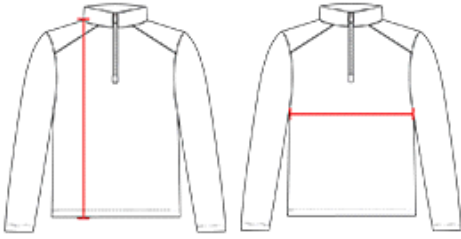

#419200 MEN'S

BLEND 1/4 ZIP

- Badger heat seal logo on left sleeve
- Badger Sport paneled shoulder for maximum movement
- Double-needle hem
- 100% Sublimated Polyester moisture management/antimicrobial fabric
- Self-fabric collar with 8" locking zipper

COLORS

SPECIFICATIONS

Color	XS	S	M	L	XL	2XL	3XL	4XL
Piece Weight measured in pounds	0.36	0.36	0.36	0.36	0.36	0.36	0.36	0.36
Spec Body Length measured in inches	26	27	28	29	30	31	32	33
Spec Chest Width measured in inches	18	19	21	23	25	27	29	31
Case Count # of units per case	36	36	36	36	36	36	24	24

HOW TO MEASURE

These product specifications reference a product's measurements.
For sizing information and guidance, please reference our sizing charts.

BODY LENGTH

Measured on the front from the shoulder/neck intersection to the bottom of the garment.