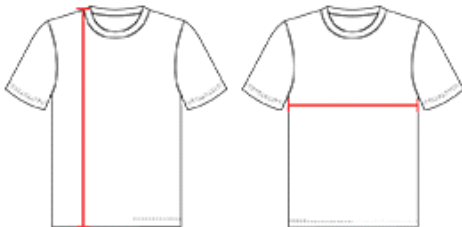

#STBA MEN'S ADULT TRAINING SCRIMMAGE SOCCER BIB

- 100% Extreme Mesh Cationic Colorfast Polyester 70 Denier Tricot Mesh With Moisture Management Finish
- Extreme Mesh Modified Crew Neck Training Bib
- Mid-Body Length With Cover Hemmed Armholes And Bottom Opening
- Open Hole Mesh For Breathability

COLORS

SPECIFICATIONS

Color	2XL	2XL	S/M	L/XL
Piece Weight measured in pounds	0.51	0.51	0.51	0.51
Case Count # of units per case	200	60	200	200

HOW TO MEASURE

These product specifications reference a product's measurements. For sizing information and guidance, please reference our sizing charts.

BODY LENGTH

Measured on the front from the shoulder/neck intersection to the bottom of the garment.

CHEST WIDTH

Measured across the chest, 1" below the armhole seam.