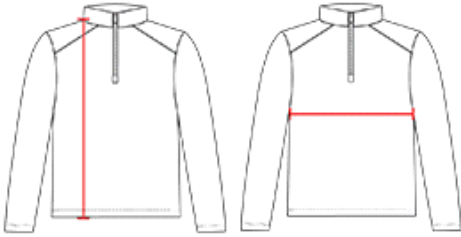

#410200 **MEN'S**

B-CORE 1/4 ZIP

- Badger heat seal logo on left sleeve
- Badger Sport paneled shoulder for maximum movement
- 100% polyester moisture management/antimicrobial performance fabric
- Contrast zipper and inner collar
- Self-fabric collar with 8" locking zipper

 **IN-STOCK
GUARANTEE**

COLORS

SPECIFICATIONS

Color	XS	S	M	L	XL	2XL	3XL	4XL
Piece Weight measured in pounds	0.37	0.37	0.37	0.37	0.37	0.37	0.37	0.37
Spec Body Length measured in inches	26	27	28	29	30	31	32	33
Spec Chest Width measured in inches	18	19	21	23	25	27	29	31
Case Count # of units per case	36	36	36	36	36	36	24	24

HOW TO MEASURE

These product specifications reference a product's measurements.
For sizing information and guidance, please reference our sizing charts.

BODY LENGTH

Measured on the front from the shoulder/neck intersection to the bottom of the garment.