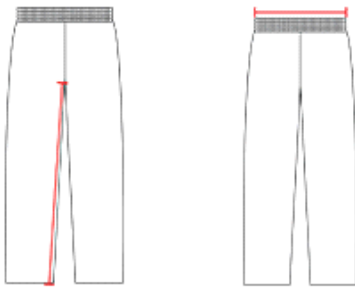

#655WLBY **YOUTH**

YOUTH CRUSH PREMIER BRAIDED BASEBALL PANT

- 100% Dura-Stretch double-knit polyester
- Relaxed fit wide leg with open hemmed bottom
- Leg opening has a hook and loop closure mechanism for instant seam adjustment
- Single row colored 3/16" soutache sewn down both sides of pant
- Double layer knee construction for enhanced sliding protection
- 100% DURA-Light mesh vented back knee for increased breathability and comfort
- 2 1/2" Gripper elastic waistband for a secure uniform fit
- 5 pro-style belt loops
- Zipper fly-two snap closure

COLORS

SPECIFICATIONS

Color	XS	S	M	L	XL
Piece Weight measured in pounds	0.54	0.54	0.54	0.54	0.54
Case Count # of units per case	38	38	38	38	38

HOW TO MEASURE

These product specifications reference a product's measurements. For sizing information and guidance, please reference our sizing charts.

WAIST WIDTH

Measured across the top of the waist opening.

INSEAM

Measured from crotch point to bottom leg opening.