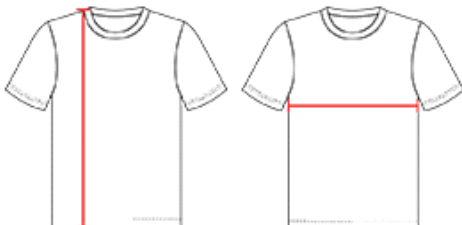

#434000 MEN'S FUSION TEE

- Badger heat seal logo on left sleeve
- Self-fabric collar
- 100% Heathered Polyester moisture management fabric
- Double-needle hem
- Contrasting shoulder and sleeve inserts with contrast top stitching

COLORS

SPECIFICATIONS

Color	S	M	L	XL	2XL	3XL	4XL
Piece Weight measured in pounds	0.36	0.36	0.36	0.36	0.36	0.36	0.36
Spec Body Length measured in inches	29	30	31	32	33	34	35
Spec Chest Width measured in inches	19	21	23	25	27	29	31
Case Count # of units per case	36	36	36	36	36	24	24

HOW TO MEASURE

These product specifications reference a product's measurements. For sizing information and guidance, please reference our sizing charts.

BODY LENGTH

Measured on the front from the shoulder/neck intersection to the bottom of the garment.

CHEST WIDTH

Measured across the chest, 1" below the armhole seam.