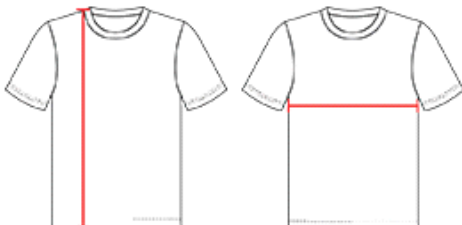

# #418300 MEN'S SHOCK TEE

- Badger heat seal logo on left sleeve
- Self-fabric collar
- Badger sport paneled shoulder for maximum movement
- Double-needle hem
- 100% Sublimated Polyester moisture management/antimicrobial fabric

## SPECIFICATIONS

Color	XS	S	M	L	XL	2XL	3XL	4XL
<b>Piece Weight</b> measured in pounds	0.36	0.36	0.36	0.36	0.36	0.36	0.36	0.36
<b>Spec Body Length</b> measured in inches	28	29	30	31	32	33	34	35
<b>Spec Chest Width</b> measured in inches	17	19	21	23	25	27	29	31
<b>Case Count</b> # of units per case	36	36	36	36	36	36	24	24

### BODY LENGTH

Measured on the front from the shoulder/neck intersection to the bottom of the garment.