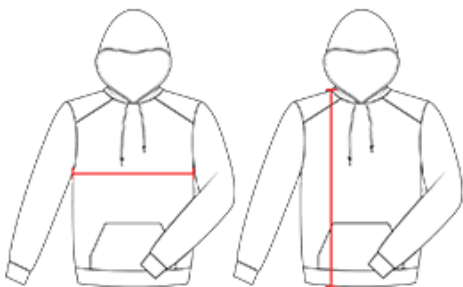

HOW TO MEASURE

These product specifications reference a product's measurements. For sizing information and guidance, please reference our sizing charts.

BODY LENGTH

Measured on the front from the shoulder/neck intersection to the bottom of the garment.

CHEST WIDTH

Measured across the chest, 1" below the armhole seam.