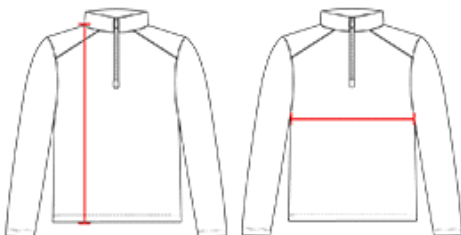

HOW TO MEASURE

These product specifications reference a product's measurements. For sizing information and guidance, please reference our sizing charts.

BODY LENGTH

Measured on the front from the shoulder/neck intersection to the bottom of the garment.

CHEST WIDTH

Measured across the chest, 1" below the armhole seam.