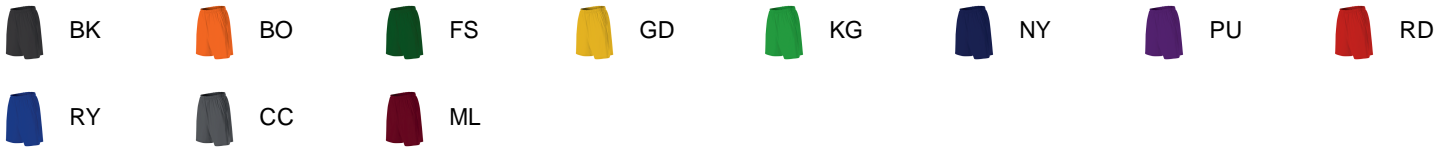

# #599KP **MEN'S** ADULT TRAINING SHORT

- 100% Flat Knit Polyester Fabric With Moisture Management Fibers
- Single Ply Body
- Cover Hemmed Leg Openings
- 1 1/2" Charcoal Internal Exposed Elasticwaistband
- 9" Inseam

## SPECIFICATIONS

Color	S	S	M	M	L	L	XL	XL	2XL	3XL	3XL
<b>Piece Weight</b> measured in pounds	0.51	0.51	0.51	0.51	0.51	0.51	0.51	0.51	0.51	0.51	0.51
<b>Case Count</b> # of units per case	80	100	100	80	80	100	70	100	60	40	60