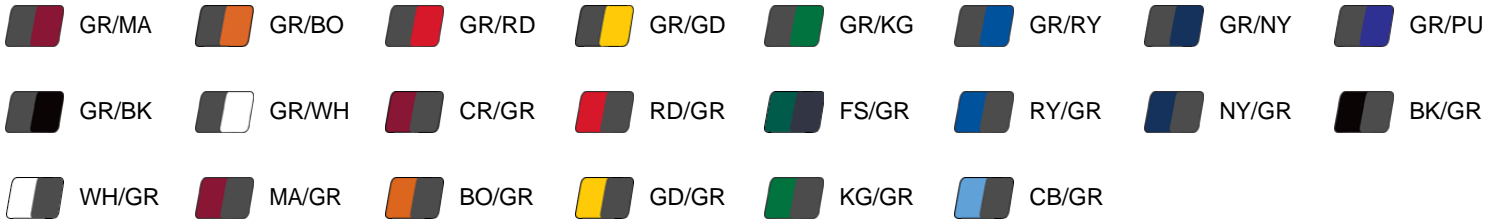

#214700 YOUTH DRIVE YOUTH TEE

- Badger heat seal logo on left sleeve
- Self-fabric collar
- Front and back contrast inserts with piping
- 100% Polyester moisture management/antimicrobial performance fabric
- Double-needle hem

COLORS

SPECIFICATIONS

Color	XS	S	M	L
Piece Weight measured in pounds	0.25	0.25	0.25	0.25
Spec Body Length measured in inches	21	23	25	26
Spec Chest Width measured in inches	15	16	17	18
Case Count # of units per case	36	36	36	36