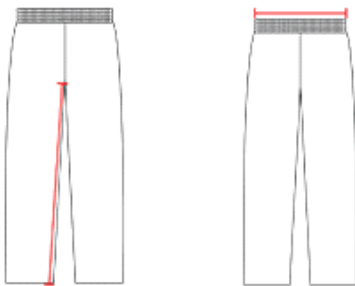

#147900 MEN'S PRO HEATHER FLEECE PANT

- 100% Heathered Polyester moisture management fabric
- Double-needle hem
- Two deep side pockets
- Covered elastic waistband with drawcord
- Embroidered badger logo on left sleeve

COLORS

CAHT

STHT

SPECIFICATIONS

Color	XS	S	M	L	XL	2XL	3XL	4XL
Piece Weight measured in pounds	1.18	1.18	1.18	1.18	1.18	1.18	1.18	1.18
Spec Inseam	28 1/2	29 1/2	30 1/2	31 1/2	32 1/2	33	33 1/2	34
Case Count # of units per case	24	24	24	24	24	24	12	12

HOW TO MEASURE

These product specifications reference a product's measurements. For sizing information and guidance, please reference our sizing charts.

WAIST WIDTH

Measured across the top of the waist opening.

INSEAM

Measured from crotch point to bottom leg opening.