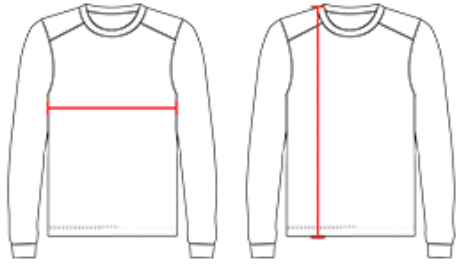

#416500 **WOMEN'S** B-CORE L/S WOMEN'S HOOD TEE

- Badger heat seal logo on left sleeve
- Self-fabric hood with drawcord
- Badger Sport paneled shoulder for maximum movement
- 100% Polyester moisture management/antimicrobial performance fabric
- Double-needle hem

COLORS

SPECIFICATIONS

Color	XS	S	M	L	XL	2XL
Piece Weight measured in pounds	0.36	0.36	0.36	0.36	0.36	0.36
Spec Body Length measured in inches	26	27	28	29	30	31
Spec Chest Width measured in inches	16 1/2	17 1/2	19	21	23	25
Case Count # of units per case	36	36	36	36	36	36

HOW TO MEASURE

These product specifications reference a product's measurements.
For sizing information and guidance, please reference our sizing charts.

BODY LENGTH

Measured on the front from the shoulder/neck intersection to the bottom of the garment.