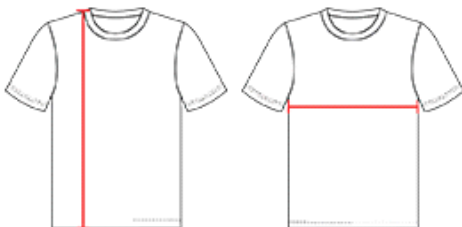

#255300 **YOUTH** B-ATTACK YOUTH TANK

- Badger size jock tag
- Sublimated shoulder inserts and side panels
- 100% polyester moisture management/antimicrobial performance fabric
- Double-needle hem and armholes
- Self-fabric v-neck collar

COLORS

NY/NYDI

PU/PUDI

SPECIFICATIONS

Color	S	M	L	XL
Piece Weight measured in pounds	0.25	0.25	0.25	0.25
Spec Body Length measured in inches	23	25	26	27
Spec Chest Width measured in inches	15 1/2	16 1/2	17 1/2	18 1/2
Case Count # of units per case	36	36	36	36

HOW TO MEASURE

These product specifications reference a product's measurements. For sizing information and guidance, please reference our sizing charts.

BODY LENGTH

Measured on the front from the shoulder/neck intersection to the bottom of the garment.