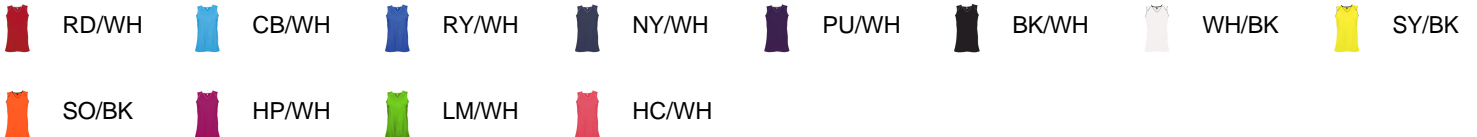

#617200 **WOMEN'S** ADRENALINE WOMEN'S JERSEY

- 100% polyester moisture management/antimicrobial performance fabric
- Badger heat seal logo on center back
- Double-needle hem
- Contrast piped v-neck collar and armholes

COLORS

SPECIFICATIONS

Color	XS	S	M	L	XL	2XL
Piece Weight measured in pounds	0.22	0.22	0.22	0.22	0.22	0.22
Spec Body Length measured in inches	25	26	27	28	29	30
Spec Chest Width measured in inches	14 1/2	16 1/2	18	20	22	24
Case Count # of units per case	36	36	36	36	36	36