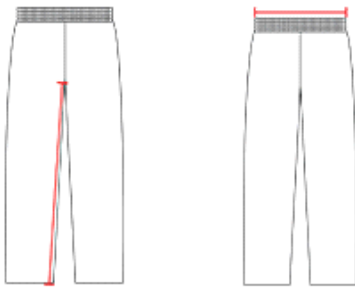

#605P MEN'S ADULT BASEBALL PANT

- 100% Double Knit 12 Oz. Polyester
- Double Knee Construction
- Five Pro-Style Belt Loops
- Zipper Fly Two Snap Closure
- Two Double Welting Set-In Back Pocket
- 2 1/2" Elastic Waistband

COLORS

SPECIFICATIONS

Color	S	S	M	L	L	XL	XL	2XL	3XL
Piece Weight measured in pounds	1.04	1.04	1.04	1.04	1.04	1.04	1.04	1.04	1.04
Case Count # of units per case	30	200	30	30	200	30	200	30	30

HOW TO MEASURE

These product specifications reference a product's measurements. For sizing information and guidance, please reference our sizing charts.

WAIST WIDTH

Measured across the top of the waist opening.

INSEAM

Measured from crotch point to bottom leg opening.