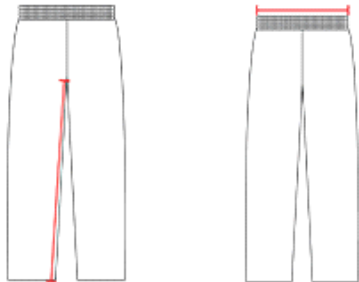

#257500 **YOUTH** TRAINER YOUTH PANT

- 10" Zippers on each outer leg
- Embroidered badger logo on left hip
- Tapered fit in lower leg
- Two deep side pockets
- Covered elastic waistband with drawcord
- 100% Unbrushed Polyester moisture management fleece fabric

COLORS

SPECIFICATIONS

Color	XS	S	M	L	XL
Piece Weight measured in pounds	0.31	0.31	0.31	0.31	0.31
Spec Inseam	25	26 1/2	27	27 1/2	28
Case Count # of units per case	24	24	24	24	24

HOW TO MEASURE

These product specifications reference a product's measurements. For sizing information and guidance, please reference our sizing charts.

WAIST WIDTH

Measured across the top of the waist opening.

INSEAM

Measured from crotch point to bottom leg opening.