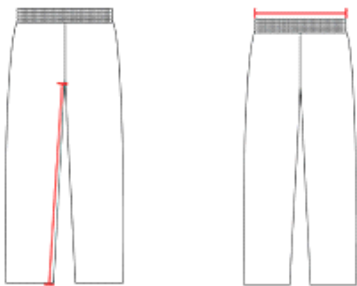

#257500 **YOUTH** TRAINER YOUTH PANT

- 100% Unbrushed Polyester moisture management fleece fabric
- 10" Zippers on each outer leg
- Tapered fit in lower leg
- Two deep side pockets

COLORS

SPECIFICATIONS

Color	XS	S	M	L	XL
Piece Weight measured in pounds	0.31	0.31	0.31	0.31	0.31
Spec Inseam	25	26 1/2	27	27 1/2	28
Case Count # of units per case	24	24	24	24	24

HOW TO MEASURE

These product specifications reference a product's measurements. For sizing information and guidance, please reference our sizing charts.

WAIST WIDTH

Measured across the top of the waist opening.

INSEAM

Measured from crotch point to bottom leg opening.