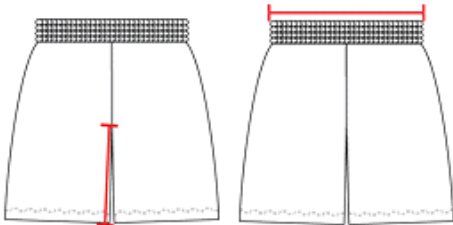

#724600 UNISEX

B-AIR REV. SHORT

- 9" inseam
- Reversible short
- Badger heat seal logo on left hip
- Each layer individually bottom hemmed for easy screening
- 100% Polyester moisture management/antimicrobial performance fabric
- Collegiate Cut
- Covered elastic waistband with drawcord
- Contrast panels- front and back

COLORS

SPECIFICATIONS

Color	S	M	L	XL	2XL	3XL
Piece Weight measured in pounds	0.39	0.39	0.39	0.39	0.39	0.39
Spec Inseam	9	9	9	9	9	9
Case Count # of units per case	36	36	36	36	36	24

HOW TO MEASURE

These product specifications reference a product's measurements. For sizing information and guidance, please reference our sizing charts.

INSEAM

Measured from crotch point to bottom leg opening.

WAIST WIDTH

Measured across the top of the waist opening.