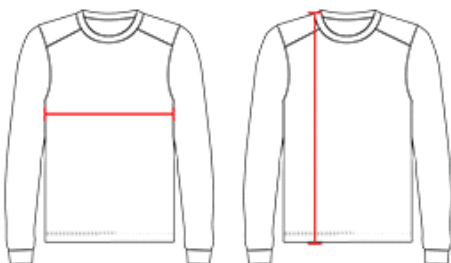

#430500 MEN'S SPORT HEATHER TONAL L/S TEE

- Badger heat seal logo on left sleeve
- 100% Heathered Polyester moisture management fabric
- Badger Sport paneled shoulder for maximum movement
- 100% Polyester tonal shoulder and sleeves
- Double-needle hem
- Self-fabric collar and cuffs

COLORS

SPECIFICATIONS

Color	XS	S	M	L	XL	2XL	3XL	4XL
Piece Weight measured in pounds	0.36	0.36	0.36	0.36	0.36	0.36	0.36	0.36
Spec Body Length measured in inches	28 1/2	29 1/2	30 1/2	31 1/2	32 1/2	33 1/2	34 1/2	35 1/2
Spec Chest Width measured in inches	17	19	21	23	25	27	29	31
Case Count # of units per case	36	36	36	36	36	36	24	24

HOW TO MEASURE

These product specifications reference a product's measurements. For sizing information and guidance, please reference our sizing charts.

BODY LENGTH

Measured on the front from the shoulder/neck intersection to the bottom of the garment.