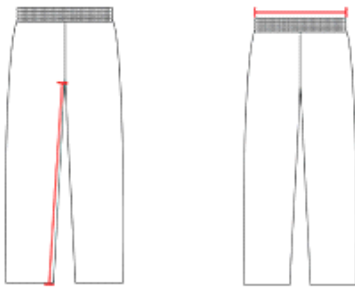

#682P MEN'S ADULT INTEGRATED KNEE PAD FOOTBALL PANT

- Lycra Fabric Body With Integrated Knee Pads
- Five Panel Back Construction With No-Fly Crotch
- Sewn-In Knee Pads Of Perforated Eva With Stretch Mesh Pad Pocket
- Slotted Elastic Waist Pant Made To Function Withall 5-Padded Girdles
- Heavyweight Comfort Cotton-Like Elastic Waistband With Two Rows Of Exposed Rubber-Gripper To Keep Jersey Tucked In Tight

COLORS

SPECIFICATIONS

Color	S	M	L	XL	2XL	3XL
Piece Weight measured in pounds	0.51	0.51	0.51	0.51	0.51	0.51
Case Count # of units per case	30	30	30	30	30	30

HOW TO MEASURE

These product specifications reference a product's measurements. For sizing information and guidance, please reference our sizing charts.

WAIST WIDTH

Measured across the top of the waist opening.

INSEAM

Measured from crotch point to bottom leg opening.