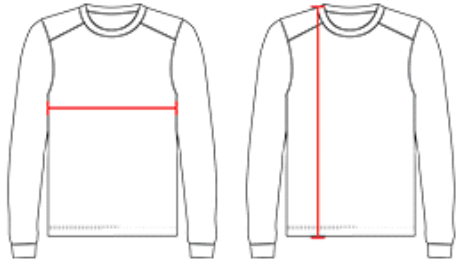

These product specifications reference a product's measurements.
For sizing information and guidance, please reference our sizing charts.

BODY LENGTH

Measured on the front from the shoulder/neck intersection to the bottom of the garment.

CHEST WIDTH

Measured across the chest, 1" below the armhole seam.