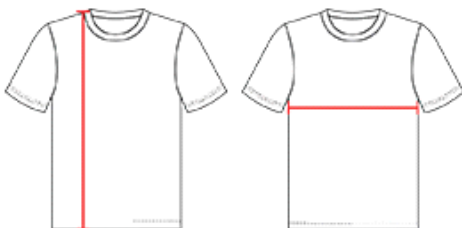

BODY LENGTH

Measured on the front from the shoulder/neck intersection to the bottom of the garment.

CHEST WIDTH

Measured across the chest, 1" below the armhole seam.