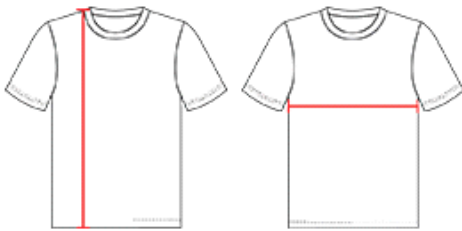

# #754 **MEN'S** ADULT PRO FLEX CUT BELT LENGTH FOOTBALL JERSEY

- 100% Extreme Mesh Cationic Colorfast Polyester (Top Front And Back Body)
- 85% Polyester/15%Elastane 4-Way Stretch Mesh (Bottom Front And Back Body)
- 100% Extreme Dazzle Cationic Colorfast Polyester (Yoke And Sleeves)
- 88% Polyester/12% Elastane (Cuffs And Collar)
- Belt Length Pro-Flex Cut
- Tailored Jersey That Contours To The Shoulder And Arms For Improved Range Of Motion and No-Grab Fit

## COLORS

## SPECIFICATIONS

Color	S	M	L	XL	2XL	3XL
<b>Piece Weight</b> measured in pounds	0.51	0.51	0.51	0.51	0.51	0.51
<b>Case Count</b> # of units per case	60	60	60	60	55	55

### BODY LENGTH

Measured on the front from the shoulder/neck intersection to the bottom of the garment.