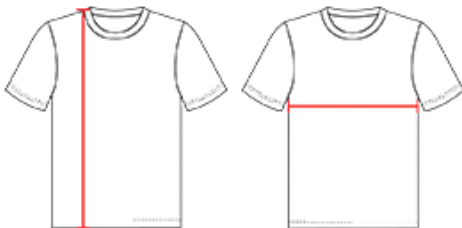

#558VG **GIRLS'** GIRLS V NECK FASTPITCH JERSEY

- 100% Extreme Microfiber Cationic Colorfast Polyester With Moisture Management Fibers
- Solid Color Extreme Microfiber Body And Undersleeves
- Self-Material Contrast Color Overlay On Top Of Sleeves And Yoke
- Self-Material Contrast Color 1/2" V-Neck For appearance And Comfort

COLORS

SPECIFICATIONS

Color	S	M	L	L	XS
Piece Weight measured in pounds	0.51	0.51	0.51	0.51	0.51
Case Count # of units per case	120	120	120	200	120

HOW TO MEASURE

These product specifications reference a product's measurements. For sizing information and guidance, please reference our sizing charts.

BODY LENGTH

Measured on the front from the shoulder/neck intersection to the bottom of the garment.

CHEST WIDTH

Measured across the chest, 1" below the armhole seam.