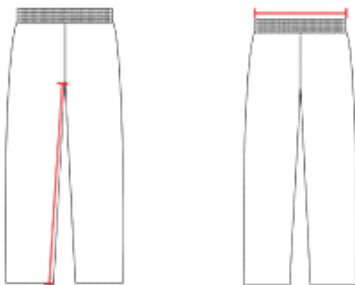

HOW TO MEASURE

These product specifications reference a product's measurements. For sizing information and guidance, please reference our sizing charts.

WAIST WIDTH

Measured across the top of the waist opening.

INSEAM

Measured from crotch point to bottom leg opening.