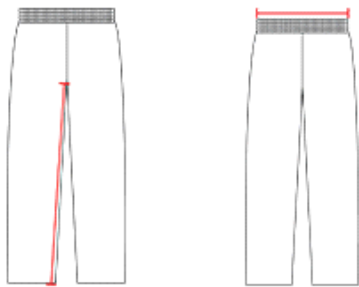

#689S MEN'S ADULT INTEGRATED FOOTBALL PANT

- 85% Polyester/15% Spandex (9 Oz.)
- High Abrasion Resistance And Extreme Compression Fabric
- Five Panel Construction With No-Fly Crotch
- Five Sewn-In Eva Pads

COLORS

SPECIFICATIONS

Color	S	M	L	XL	2XL	3XL
Piece Weight measured in pounds	0.51	0.51	0.51	0.51	0.51	0.51
Case Count # of units per case	10	10	10	10	10	10

HOW TO MEASURE

These product specifications reference a product's measurements. For sizing information and guidance, please reference our sizing charts.

WAIST WIDTH

Measured across the top of the waist opening.

INSEAM

Measured from crotch point to bottom leg opening.