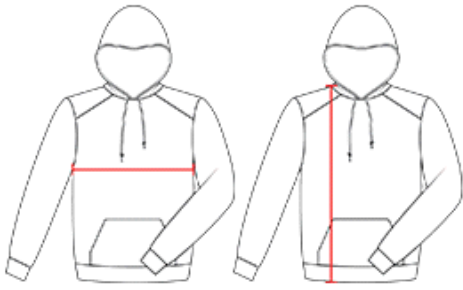

#143100 UNISEX

LINE EMBOSSED HOOD

- 100% Embossed Polyester moisture management fleece fabric
- Front pouch pocket with hook and loop closures for headset opening
- Self-fabric cuffs and waistband
- Badger Sport paneled shoulder for maximum movement
- Embroidered Badger logo on left sleeve
- Headset opening

COLORS

SPECIFICATIONS

Color	XS	S	M	L	XL	2XL	3XL	4XL
Piece Weight measured in pounds	1.22	1.22	1.22	1.22	1.22	1.22	1.22	1.22
Spec Body Length measured in inches	28 1/2	29	29 1/2	30	30 1/2	31	31 1/2	32
Spec Chest Width measured in inches	19	20	22	24	26	28	30	32
Case Count # of units per case	24	24	24	24	24	24	12	12

HOW TO MEASURE

These product specifications reference a product's measurements.
For sizing information and guidance, please reference our sizing charts.

BODY LENGTH

Measured on the front from the shoulder/neck intersection to the bottom of the garment.