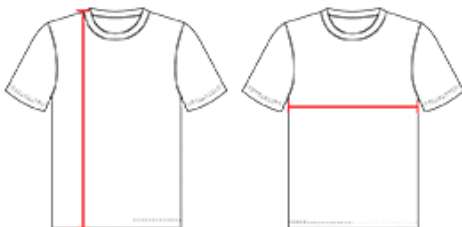

# #410800 MEN'S B-CORE SLEEVELESS HOOD TEE

- 100% polyester moisture management/antimicrobial performance fabric
- Badger sport shoulder for maximum movement
- Self-fabric hood with drawcord
- Double-needle hem
- Badger heat seal logo on lower left front body.

## SPECIFICATIONS

Color	XS	S	M	L	XL	2XL	3XL	4XL
<b>Piece Weight</b> measured in pounds	0.48	0.48	0.48	0.48	0.48	0.48	0.48	0.48
<b>Spec Body Length</b> measured in inches	28	29	30	31	32	33	34	35
<b>Spec Chest Width</b> measured in inches	18	19	21	23	25	27	29	31
<b>Case Count</b> # of units per case	36	36	36	36	36	36	24	24

### BODY LENGTH

Measured on the front from the shoulder/neck intersection to the bottom of the garment.