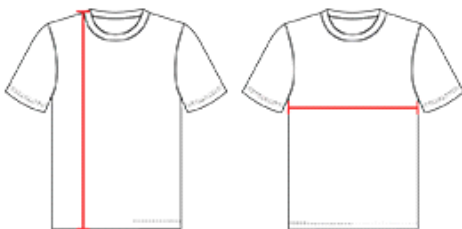

#598BBL MEN'S ADULT LONG SLEEVE PULLOVER PRACTICE JERSEY

- 100% Extreme Mock Mesh Cationic Colorfast Polyester With Moisture Management Fibers (Heavyweight)
- 92% Polyester/8% Spandex Rib
- Solid Body Color Raglan Sleeve Crew Neckpullover
- Contrasting Color Reverse Side Fabric Side Insertfor Flexibility And Design
- Constrating Color Neck Insert For Decorationplacement
- Rib Collar And Sleeve Ends For Comfort And Increased Movement

COLORS

SPECIFICATIONS

Color	S	M	L	XL	2XL	3XL
Piece Weight measured in pounds	0.51	0.51	0.51	0.51	0.51	0.51
Case Count # of units per case	45	45	45	40	40	20

HOW TO MEASURE

These product specifications reference a product's measurements. For sizing information and guidance, please reference our sizing charts.

BODY LENGTH

Measured on the front from the shoulder/neck intersection to the bottom of the garment.

CHEST WIDTH

Measured across the chest, 1" below the armhole seam.