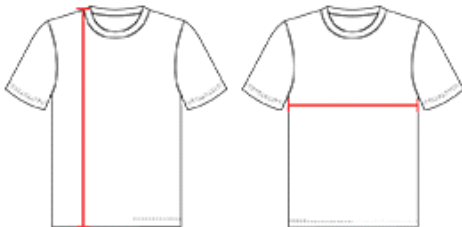

#SG101A MEN'S ADULT LONG SLEEVE GOALIE SOCCER JERSEY

- 100% Extreme Diamond Knit Mock Mesh Cationic Colorfast Polyester With Moisture Managementfibers
- 100% Polyester Rib Knit
- Solid Color Diamond Knit Goalie Soccer Jersey with Reverse Facing Diamond Knit Set-In Long Sleeves
- Matching Body Color Set-In Ribbed Crew Neckcollar
- 1" Cuff At Sleeve End
- Straight Hemmed Bottom And Sleeves

COLORS

SPECIFICATIONS

Color	S	M	M	L	L	XL	XL	2XL
Piece Weight measured in pounds	0.51	0.51	0.51	0.51	0.51	0.51	0.51	0.51
Case Count # of units per case	200	200	60	200	60	200	60	60

HOW TO MEASURE

These product specifications reference a product's measurements. For sizing information and guidance, please reference our sizing charts.

BODY LENGTH

Measured on the front from the shoulder/neck intersection to the bottom of the garment.

CHEST WIDTH

Measured across the chest, 1" below the armhole seam.