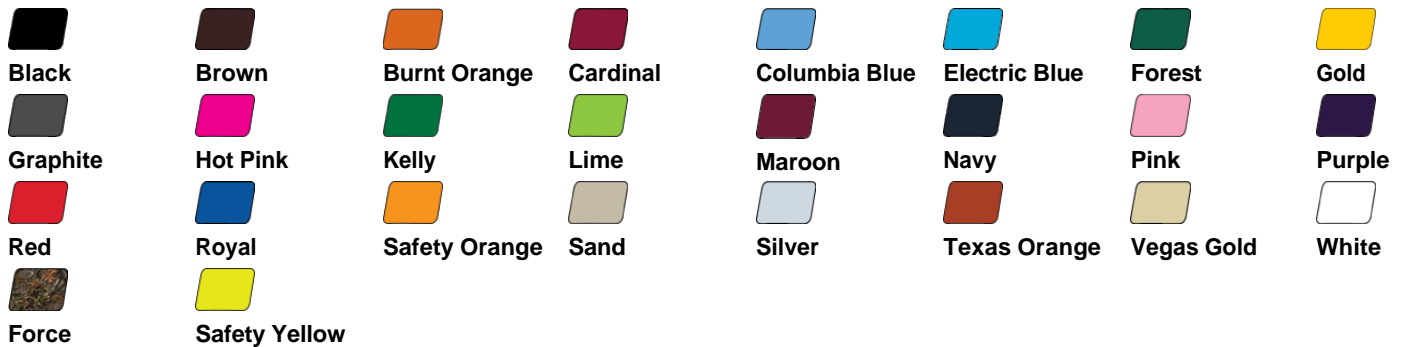

410400 - B-Core L/S Tee

- 100% Polyester moisture management/antimicrobial performance fabric
 - Self fabric collar
 - Badger sport paneled shoulder for maximum movement
 - Double-needle hem with tack
 - Badger heat transfer logo on left sleeve
- Comes in Ladies Style 4164 and Youth Style 2104

COLORS

SPECIFICATIONS

COLOR	S	M	L	XL	2XL	3XL	4XL	5XL
Piece Weight	0.37	0.37	0.37	0.37	0.37	0.37	0.37	0.37
Spec Body Length	36	36	36	36	36	24	24	24
Spec Chest Width	29 1/2	30 1/2	31 1/2	32 1/2	33 1/2	34 1/2	35 1/2	35 1/2
Spec Inseam	19	21	23	25	27	29	31	32