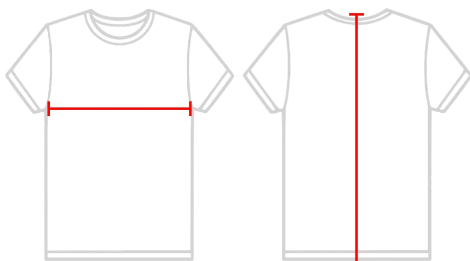

#416600 **WOMEN'S** B-CORE RACERBACK TANK

- 100% Polyester moisture management/ antimicrobial performance fabric
- Single-needle bound neck & armhole
- A-line body - Double-needle hem
- Badger heat seal logo on center back neck
- Comes in Girls Style 2166

COLORS

SPECIFICATIONS

Color	XS	S	M	L	XL	2XL
Piece Weight measured in ounces	0.36	0.36	0.36	0.36	0.36	0.36
Spec Body Length measured in inches	25	26	27	28	29	30
Spec Chest Width measured in inches	14 1/2	16	17 1/2	19	20 1/2	22
Case Count # of units per case	36	36	36	36	36	36

HOW TO MEASURE

These product specifications reference a product's measurements. For sizing information and guidance, please reference our sizing charts.

BODY LENGTH

Measured from the top of the shoulder to bottom of the back.

CHEST WIDTH

Measured across the chest at its fullest part while laid flat.