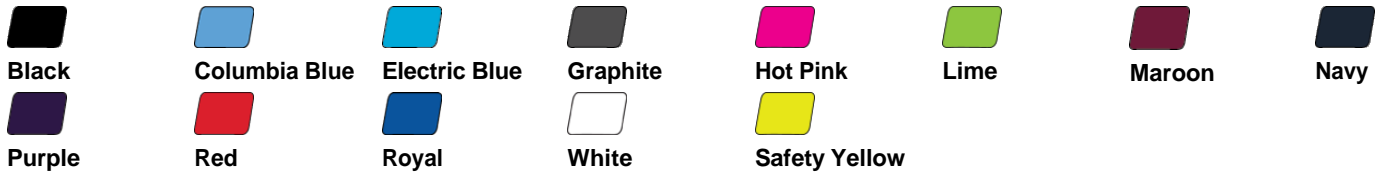

# 416600 - B-Core Racerback Tank

- 100% Polyester moisture management/ antimicrobial performance fabric
- Single-needle bound neck & armhole
- A-line body - Double-needle hem
- Badger heat seal logo on center back neck
- Comes in Girls Style 2166

## COLORS

## SPECIFICATIONS

COLOR	XS	S	M	L	XL	2XL
Piece Weight	0.36	0.36	0.36	0.36	0.36	0.36
Spec Body Length	36	36	36	36	36	36
Spec Chest Width	25	26	27	28	29	30
Spec Inseam	0	16	0	19	0	22