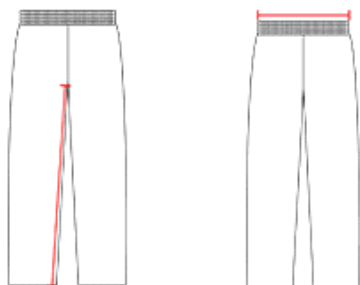

#247800 **YOUTH** PERF. FLEECE OPEN BOTTOM YOUTH PANT

- Embroidered badger logo on left hip
- 100% polyester moisture management fleece fabric
- Double-needle hem
- Two deep side pockets
- Covered elastic waistband with drawcord

COLORS

SPECIFICATIONS

Color	XS	S	M	L
Piece Weight measured in pounds	1.25	1.25	1.30	1.38
Spec Inseam	22	24	26	28
Case Count # of units per case	24	24	24	24

HOW TO MEASURE

These product specifications reference a product's measurements.
For sizing information and guidance, please reference our sizing charts.

WAIST WIDTH

Measured across the top of the waist opening.

INSEAM

Measured from crotch point to bottom leg opening.