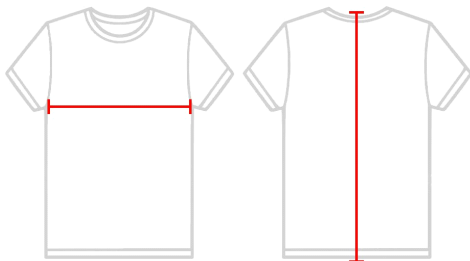

#145600 **UNISEX** SIDELINE FLEECE HOOD

- IN STOCK SEPTEMBER 2017
- 100% Polyester moisture management fleece fabric
- Contrast sleeve inserts and inner hood
- Contrast 3• locking zipper on front
- Front pouch pocket with hook & loop closures and headset opening
- Printed stripe design on hood & back body
- Self-fabric cuffs & waistband
- Embroidered Badger logo on left sleeve

COLORS

SPECIFICATIONS

Color	XS	S	M	L	XL	2XL	3XL	4XL
Piece Weight measured in pounds	1.22	1.22	1.22	1.22	1.22	1.22	1.22	1.22
Spec Body Length measured in inches	28 1/2	29	29 1/2	30	30 1/2	31	31 1/2	32
Spec Chest Width measured in inches	19	20	22	24	26	28	30	32
Case Count # of units per case	24	24	24	24	24	24	12	12

HOW TO MEASURE

These product specifications reference a product's measurements. For sizing information and guidance, please reference our sizing charts.

BODY LENGTH

Measured from the top of the shoulder to bottom of the back.

CHEST WIDTH

Measured across the chest at its fullest part while laid flat.