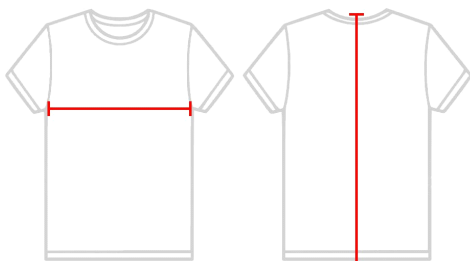

#417200 **MEN'S** TONAL BLEND 1/4 ZIP

- 100% Sublimated polyester moisture management/antimicrobial fabric
- Self fabric collar with 7" locking zipper
- Badger sport paneled shoulder for maximum movement
- Double-needle hemmed bottom
- Badger heat logo on left sleeve
- Comes in Ladies Style 4173

COLORS

SPECIFICATIONS

Color	XS	S	M	L	XL	2XL	3XL	4XL
Piece Weight measured in ounces	0.36	0.36	0.36	0.36	0.36	0.36	0.36	0.36
Spec Body Length measured in inches	26	27	28	29	30	31	32	33
Spec Chest Width measured in inches	18	19	21	23	25	27	29	31
Case Count # of units per case	36	36	36	36	36	36	24	24

HOW TO MEASURE

These product specifications reference a product's measurements. For sizing information and guidance, please reference our sizing charts.

BODY LENGTH

Measured from the top of the shoulder to bottom of the back.

CHEST WIDTH

Measured across the chest at its fullest part while laid flat.