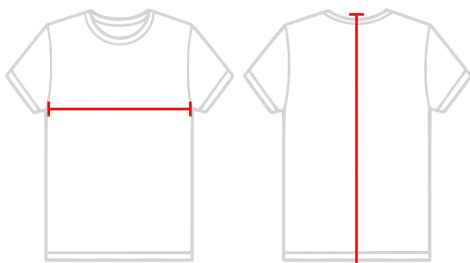

#217400 YOUTH TONAL BLEND YOUTH 1/4 ZIP

- 100% Sublimated polyester moisture management/antimicrobial fabric
- Self fabric collar with 5" locking zipper
- Badger sport paneled shoulder for maximum movement
- Double-needle hemmed bottom
- Badger heat logo on left sleeve
- Comes in Mens 4172 and Ladies Style 4173

COLORS

SPECIFICATIONS

Color	XS	S	M	L	XL
Piece Weight measured in ounces	0.27	0.27	0.27	0.27	0.27
Spec Body Length measured in inches	21	23	25	26	27
Spec Chest Width measured in inches	15	16	17	18	19
Case Count # of units per case	36	36	36	36	36

HOW TO MEASURE

These product specifications reference a product's measurements. For sizing information and guidance, please reference our sizing charts.

BODY LENGTH

Measured from the top of the shoulder to bottom of the back.

CHEST WIDTH

Measured across the chest at its fullest part while laid flat.