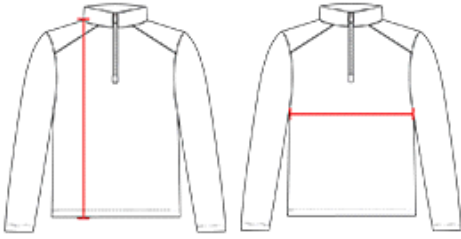

#417300 **WOMEN'S** TONAL BLEND WOMEN'S 1/4 ZIP

- Badger heat seal logo on left sleeve
- Badger sport paneled shoulder for maximum movement
- Double-needle hem
- 100% Sublimated Polyester moisture management/antimicrobial fabric
- Thumb hole in sleeves
- Self-fabric collar with 8" locking zipper

COLORS

SPECIFICATIONS

Color	XS	S	M	L	XL	2XL
Piece Weight measured in pounds	0.36	0.36	0.36	0.36	0.36	0.36
Spec Body Length measured in inches	26	27	28	29	30	31
Spec Chest Width measured in inches	16 1/2	17 1/2	19	21	23	25
Case Count # of units per case	36	36	36	36	36	36

HOW TO MEASURE

These product specifications reference a product's measurements.
For sizing information and guidance, please reference our sizing charts.

BODY LENGTH

Measured on the front from the shoulder/neck intersection to the bottom of the garment.