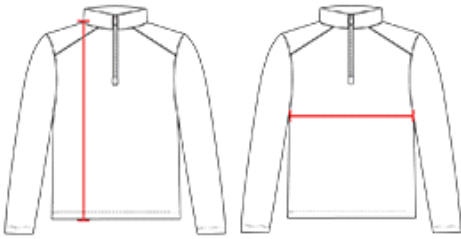

These product specifications reference a product's measurements.
For sizing information and guidance, please reference our sizing charts.

BODY LENGTH

Measured on the front from the shoulder/neck intersection to the bottom of the garment.

CHEST WIDTH

Measured across the chest, 1" below the armhole seam.