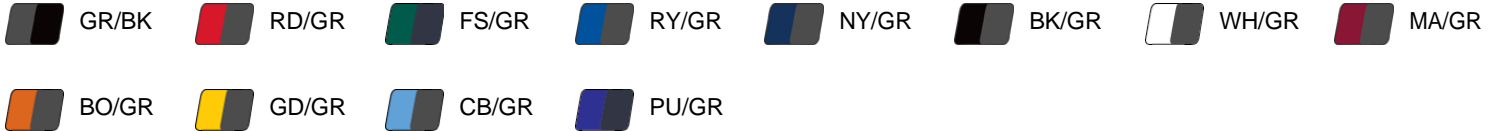

# #400600 **MEN'S** ULTIMATE SOFTLOCK™ SPORT 1 /4 ZIP

- Badger heat seal logo on left sleeve
- Contrast sport shoulder and sleeves
- Badger sport paneled shoulder for maximum movement
- Superior interlock fabric for comfort
- Double-needle hem
- Self-fabric collar with 8" locking zipper
- 100% Soft polyester moisture management/antimicrobial performance fabric
- UPF 50+ sun protection from UVA and UVB

## COLORS

## SPECIFICATIONS

Color	XS	S	M	L	XL	2XL	3XL	4XL
<b>Piece Weight</b> measured in pounds	0.37	0.37	0.37	0.37	0.37	0.37	0.37	0.37
<b>Spec Body Length</b> measured in inches	26	27	28	29	30	31	32	33
<b>Spec Chest Width</b> measured in inches	18	19	21	23	25	27	29	31
<b>Case Count</b> # of units per case	36	36	36	36	36	36	24	24