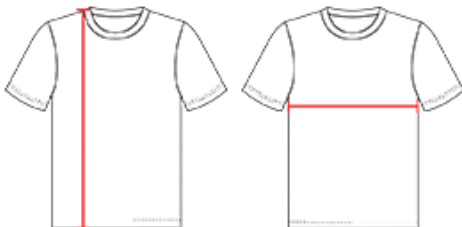

#538J MEN'S MENS SINGLE PLY BASKETBALL JERSEY

- 100% Extreme Microfiber Cationic Colorfast Polyester With Moisture Management Fibers
- Ultra Lightweight
- Single Ply Game Jersey
- Slim Fit Silhouette To Enhance Movement

COLORS

SPECIFICATIONS

Color	S	S	S	S	S	M	M	M	L	L	XL	XL	2XL	3XL
Piece Weight measured in pounds	0.51	0.51	0.51	0.51	0.51	0.51	0.51	0.51	0.51	0.51	0.51	0.51	0.51	0.51
Case Count # of units per case	120	84	200	150	100	120	84	200	120	84	84	120	84	84

HOW TO MEASURE

These product specifications reference a product's measurements. For sizing information and guidance, please reference our sizing charts.

BODY LENGTH

Measured on the front from the shoulder/neck intersection to the bottom of the garment.

CHEST WIDTH

Measured across the chest, 1" below the armhole seam.