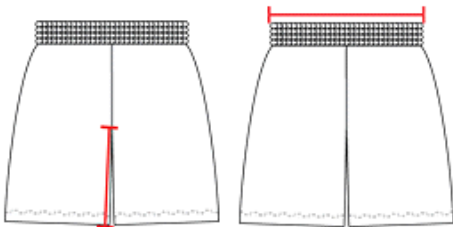

HOW TO MEASURE

These product specifications reference a product's measurements. For sizing information and guidance, please reference our sizing charts.

INSEAM

Measured from crotch point to bottom leg opening.

WAIST WIDTH

Measured across the top of the waist opening.