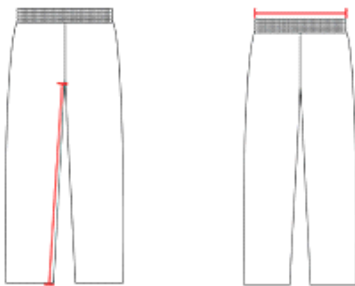

#147900 MEN'S PRO HEATHER FLEECE PANT

- 100% Heathered Polyester moisture management fabric
- Double-needle hem
- Two deep side pockets
- Covered elastic waistband with drawcord
- Embroidered badger logo on left sleeve

COLORS

SPECIFICATIONS

Color	XS	S	M	L	XL	2XL	3XL	4XL
Piece Weight measured in pounds	1.18	1.18	1.18	1.18	1.18	1.18	1.18	1.18
Spec Inseam	28 1/2	29 1/2	30 1/2	31 1/2	32 1/2	33	33 1/2	34
Case Count # of units per case	24	24	24	24	24	24	12	12

HOW TO MEASURE

These product specifications reference a product's measurements. For sizing information and guidance, please reference our sizing charts.

WAIST WIDTH

Measured across the top of the waist opening.

INSEAM

Measured from crotch point to bottom leg opening.