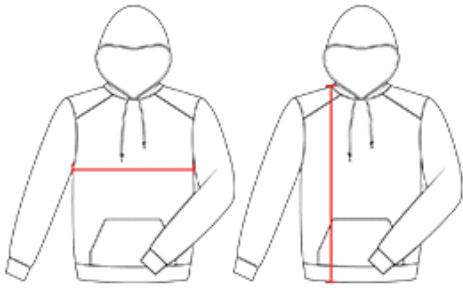

#246400 **YOUTH** DIGITAL C/B YTH HOOD

- Sublimated side and sleeve panels
- Front pouch pocket with hook and loop closures for headset opening
- Badger sport paneled shoulder for maximum movement
- No drawcord
- 100% Polyester moisture management fabric
- Embroidered Badger logo on left sleeve
- Poly rib cuff and waist

COLORS

SPECIFICATIONS

Color	XS	S	M	L	XL
Piece Weight measured in pounds	1.06	1.06	1.06	1.06	1.06
Spec Body Length measured in inches	21	23	25	27	28
Spec Chest Width measured in inches	17	18	19	20	21
Case Count # of units per case	24	24	24	24	24

HOW TO MEASURE

These product specifications reference a product's measurements.
For sizing information and guidance, please reference our sizing charts.

BODY LENGTH

Measured on the front from the shoulder/neck intersection to the bottom of the garment.