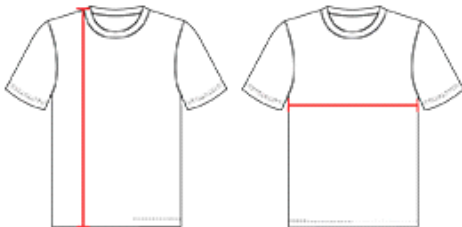

#524PDY YOUTH YOUTH 2 BUTTON BASEBALL JERSEY

- 100% Extreme Pin Dot Mesh Cationic Colorfast Polyester
- Two Button Henley With Raglan Shoulders And Inset Placket
- Self-Material Contrasting Color Curved Side Inserts And Under Sleeves

COLORS

SPECIFICATIONS

Color	S	M	L	XL
Piece Weight measured in pounds	0.51	0.51	0.51	0.51
Case Count # of units per case	70	70	60	60

HOW TO MEASURE

These product specifications reference a product's measurements. For sizing information and guidance, please reference our sizing charts.

BODY LENGTH

Measured on the front from the shoulder/neck intersection to the bottom of the garment.

CHEST WIDTH

Measured across the chest, 1" below the armhole seam.