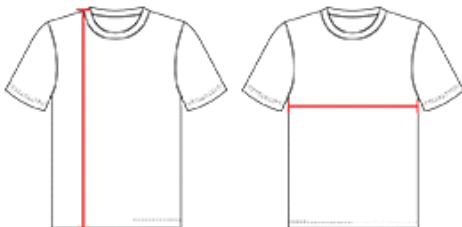

#761FFJ **MEN'S**

ADULT SWIFT MESH REVERSIBLE FLAG FOOTBALL JERSEY

- 100% Extreme Mesh Cationic Colorfast Polyester 70 Denier Tricot Mesh With Moisture Management Finish
- 100% Polyester (Flags)
- Reversible Waist Length Sleeveless Jersey
- 3 Regulation Attached Football Flags With 2X2 Velcro Patches
- Modified V-Neck Silhouette
- Official Flag Football Jersey

COLORS

SPECIFICATIONS

Color	S/M	L/XL	2XL/3XL
Piece Weight measured in pounds	0.51	0.51	0.51
Case Count # of units per case	70	60	70

HOW TO MEASURE

These product specifications reference a product's measurements. For sizing information and guidance, please reference our sizing charts.

BODY LENGTH

Measured on the front from the shoulder/neck intersection to the bottom of the garment.

CHEST WIDTH

Measured across the chest, 1" below the armhole seam.