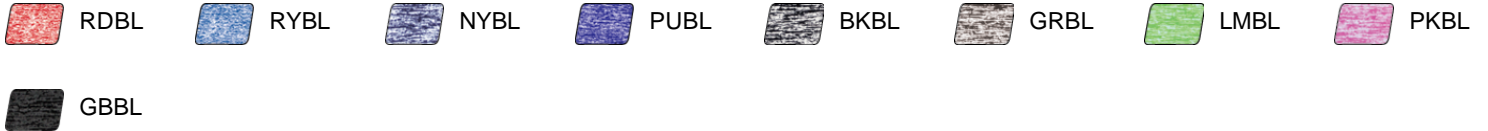

# #419600 **WOMEN'S** BLEND WOMEN'S TEE

- Badger heat seal logo on left sleeve
- Self-fabric collar
- Badger Sport paneled shoulder for maximum movement
- Double-needle hem
- 100% Sublimated Polyester moisture management/antimicrobial fabric

## COLORS