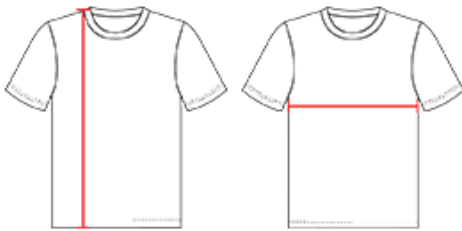

#52MTHJY YOUTH

YOUTH TWO BUTTON MESH BASEBALL JERSEY WITH PIPING

- 100% Extreme Dura Light Mesh Cationic Colorfast Polyester
- Two Button Henley With Inset Placket
- One Row Of Self-Material
- Contrast Color Pipingsewn Into And Around Collar

COLORS

SPECIFICATIONS

Color	S	M	L	XL
Piece Weight measured in pounds	0.50	0.50	0.50	0.50
Case Count # of units per case	96	96	96	96

HOW TO MEASURE

These product specifications reference a product's measurements. For sizing information and guidance, please reference our sizing charts.

BODY LENGTH

Measured on the front from the shoulder/neck intersection to the bottom of the garment.

CHEST WIDTH

Measured across the chest, 1" below the armhole seam.