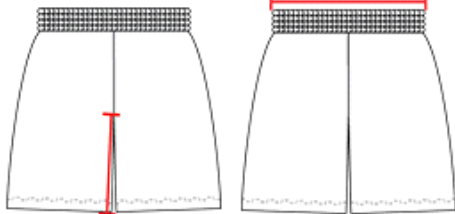

HOW TO MEASURE

These product specifications reference a product's measurements. For sizing information and guidance, please reference our sizing charts.

INSEAM

Measured from crotch point to bottom leg opening.

WAIST WIDTH

Measured across the top of the waist opening.