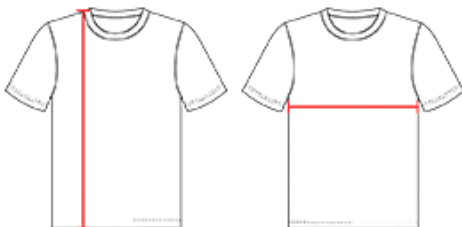

#254900 **YOUTH** B-POWER REV. YOUTH TANK

- Contrast shoulder and side panel inserts
- Badger size jock tag
- Each layer individually bottom hemmed for easy screening
- 100% polyester moisture management/antimicrobial performance fabric
- Double-needle hem
- Reversible

COLORS

SPECIFICATIONS

Color	S	M	L
Piece Weight measured in pounds	0.25	0.25	0.25
Spec Body Length measured in inches	23	25	26
Spec Chest Width measured in inches	15 1/2	16 1/2	17 1/2
Case Count # of units per case	36	36	36

HOW TO MEASURE

These product specifications reference a product's measurements. For sizing information and guidance, please reference our sizing charts.

BODY LENGTH

Measured on the front from the shoulder/neck intersection to the bottom of the garment.