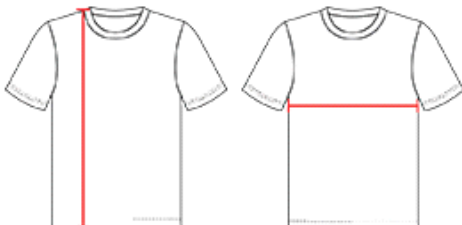

#414200 **MEN'S** STATIC HOOK TEE

- Badger heat seal logo on left sleeve
- Self-fabric collar
- 100% polyester moisture management/antimicrobial performance fabric
- Double-needle hem
- Sublimated panel inserts

COLORS

SPECIFICATIONS

Color	XS	S	M	L	XL	2XL	3XL	4XL
Piece Weight measured in pounds	0.36	0.36	0.36	0.36	0.36	0.36	0.36	0.36
Spec Body Length measured in inches	28	29	30	31	32	33	34	35
Spec Chest Width measured in inches	17	19	21	23	25	27	29	31
Case Count # of units per case	36	36	36	36	36	36	24	24

HOW TO MEASURE

These product specifications reference a product's measurements. For sizing information and guidance, please reference our sizing charts.

BODY LENGTH

Measured on the front from the shoulder/neck intersection to the bottom of the garment.

CHEST WIDTH

Measured across the chest, 1" below the armhole seam.